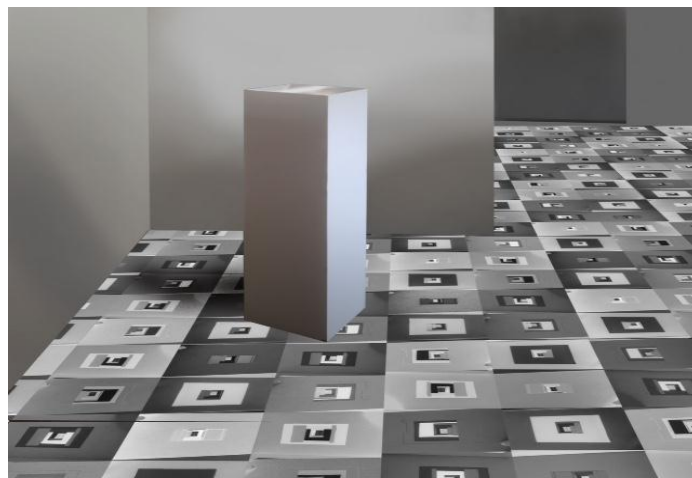

« THE BASE OF VENICE »

Robert Suermondt

Installation | Performance

has been invited by **International ArtExpo & It's Liquid** to expand and establish its identity and its visibility at Venice Biennale 2015

Palazzo Dolfin Bollani from 4 July to August 22, 2015

Inaugural Opening Reception Friday July 3th, 2015 from 6.00 pm

Installation | Performance by Robert Suermondt